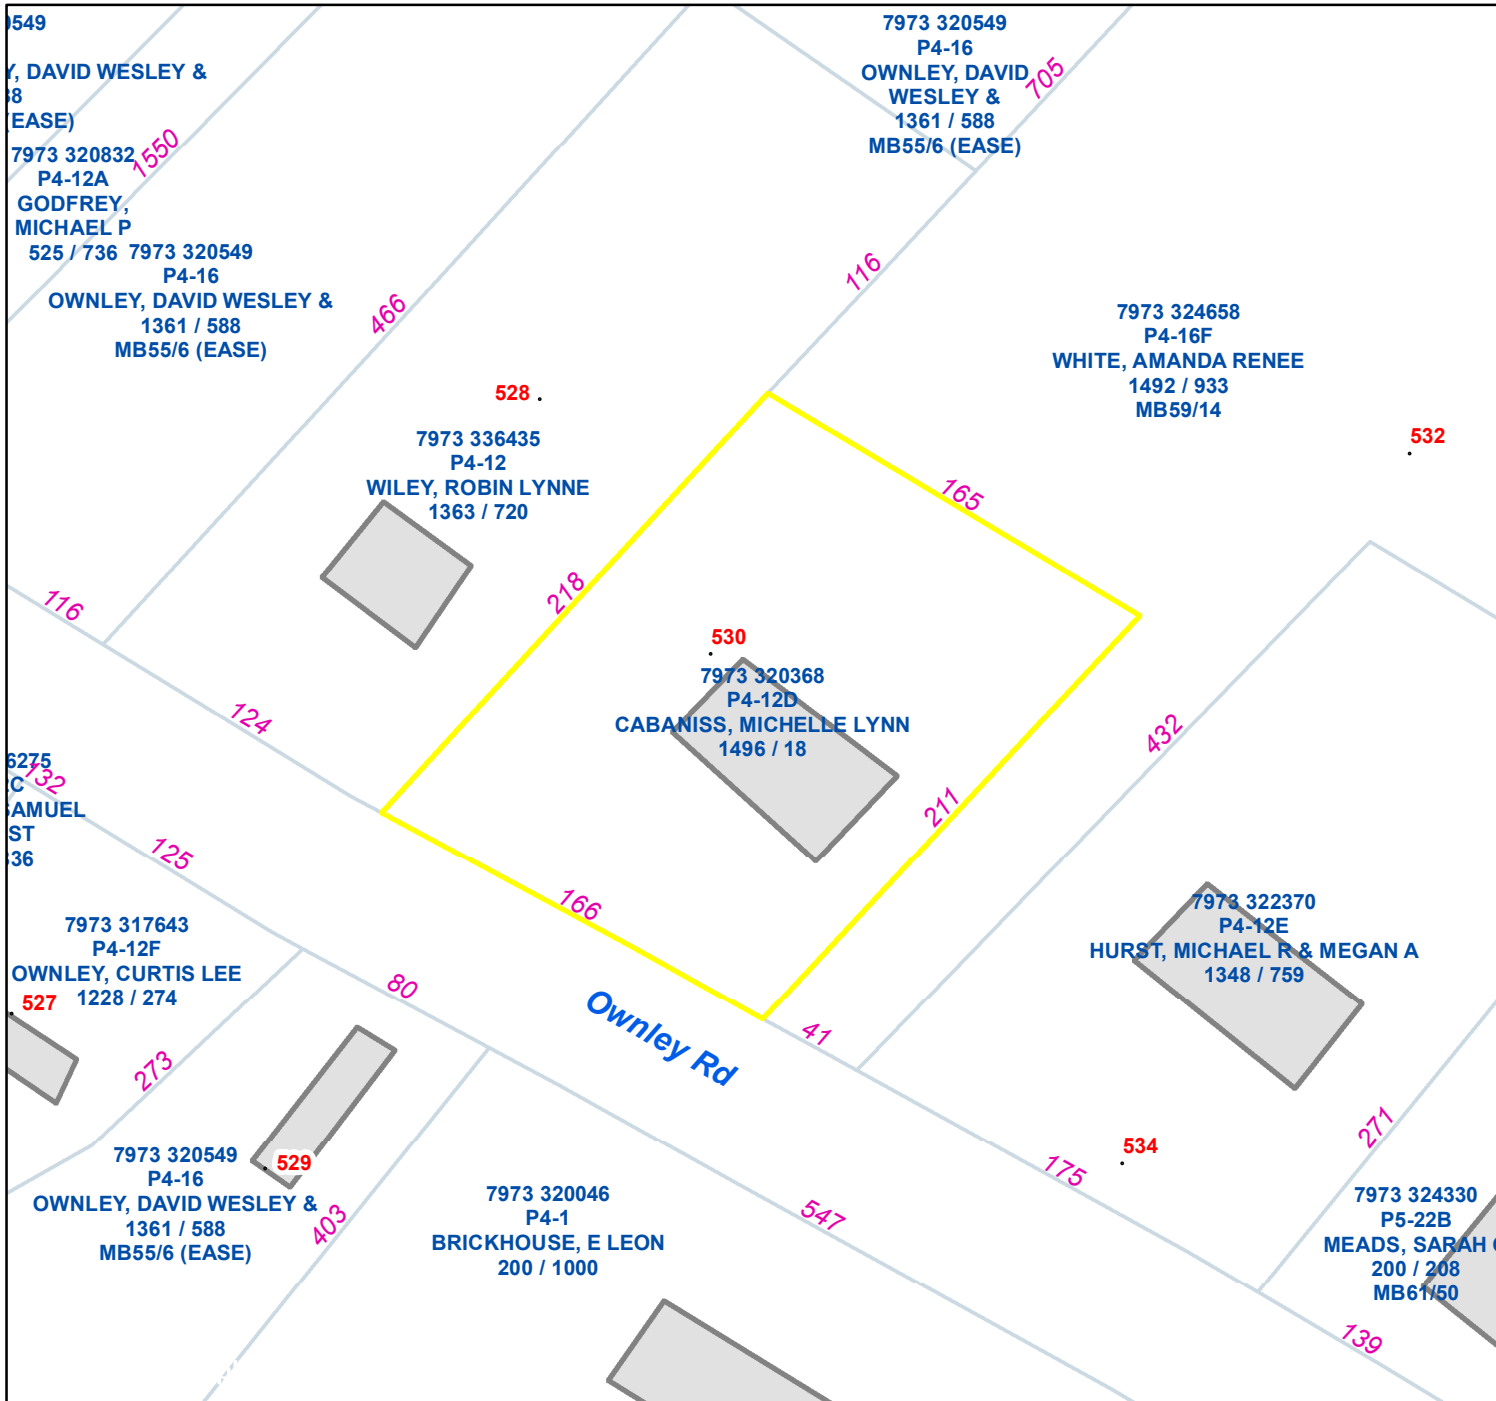

Pasquotank County, NC

Parcel ID: 7973 320368
 Map: P4-12D

LOT: 0

00530 OWNLEY RD
 CABANISS, MICHELLE LYNN
 ANDY LEE
 530 OWNLEY RD
 ELIZABETH CITY NC 27909

Deed Book: 1496
 Deed Page: 18
 Date: 20230922

Land Value: 30000
 Ag Value: 0
 Bldg Value: 216700
 Total Value: 246700

Taxed Acres: 1

NOT A SURVEY

This map was created from historic maps, recorded deeds and surveys.
 It CAN NOT be used to convey land, settle land disputes or build fences.

Date: 3/5/2024

Property Ownership/
 Lines as of January 1, 2024